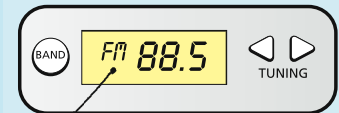

What does this mean for me?

If you're a MW listener, you will need to retune to FM between 88 and 90 MHz or to LW 252.

How do I know which band I am currently listening on?

Check the band switch or letters on the display on your radio. It will be marked with frequency options including some of the following: FM, LW, MW, AM.

Why not retune during a programme you know? That way, you'll be sure you have found the right station.