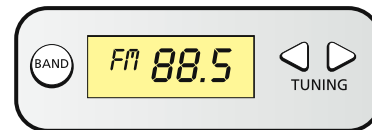

Step 2

Adjust your 'Tuning' control to RTÉ Radio 1.