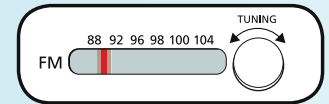

What does this mean for me?

If you're a MW listener, you will need to retune to FM between 88 and 90 MHz or to LW 252.

How do I know which band I am currently listening on?

Check the band switch or letters on the display on your radio. It will be marked with frequency options including some of the following: FM, LW, MW, AM.

Why not retune during a programme you know? That way, you'll be sure you have found the right station.