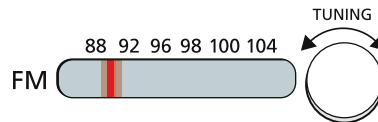

Step 2

Adjust your 'Tuning' control to RTÉ Radio 1.